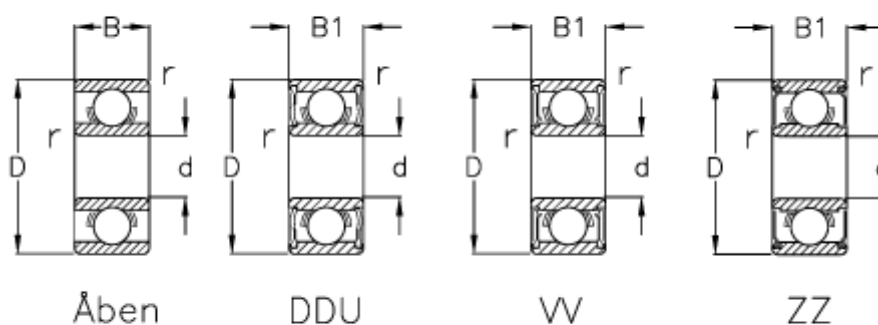

Data Sheet

Article number: 5704030040081

Description: NSK Bearing 623 DD MC3
d=3 D=10 B=4 pack of 20 pcs

Measures

B	= 4	Max rpm ZZ-WW = 50000
B1	= 4	r min = 0.15
d	= 3	Type = 623
D	= 10	
Load Cor (N)	= 218	
Load Cr (N)	= 630	
Max rpm DD	= -	
Max rpm open	= 60000	